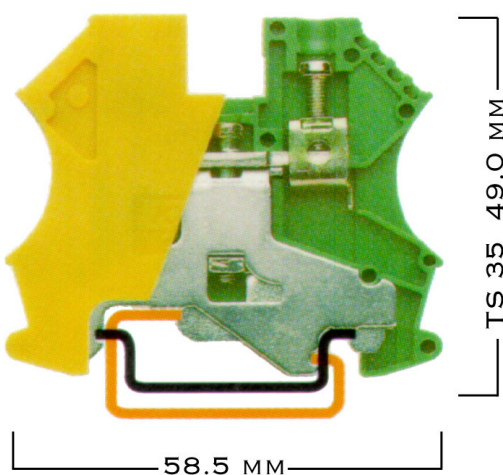

## DIN RAIL MOUNTED GROUND BLOCKS

### WGT 6

DESCRIPTION	AEI PART NO.	VOLTS V	AMPS A	WIRE SIZE AWG	WIDTH MM
GROUND BLOCK	331140	600	N/A	26 ... 8	8